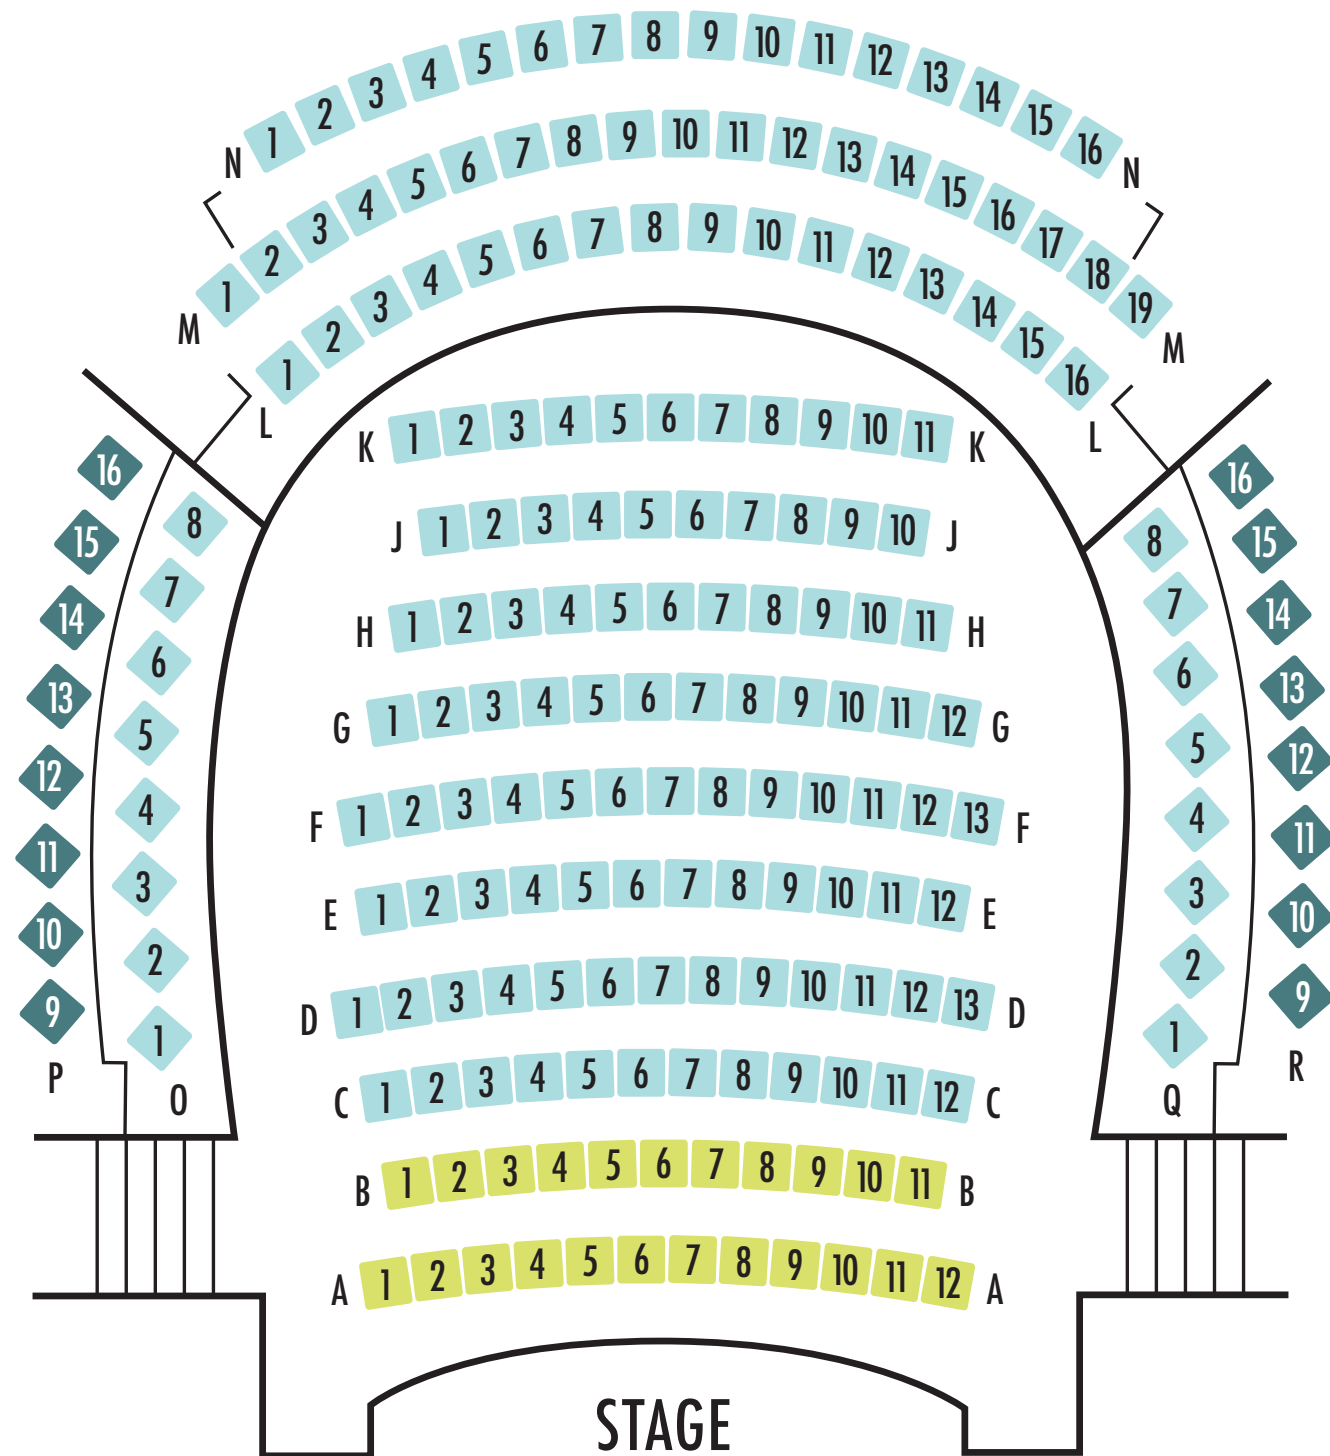

# SEATING CHART

The Ringling HISTORIC ASOLO THEATER

THE JOHN & MABLE RINGLING MUSEUM OF ART  
STATE ART MUSEUM OF FLORIDA | FLORIDA STATE UNIVERSITY

## TIER 1

- = Non T-coil
- = Wheelchair Accessible
- = Obstructed View

## TIER 3

## TIER 2